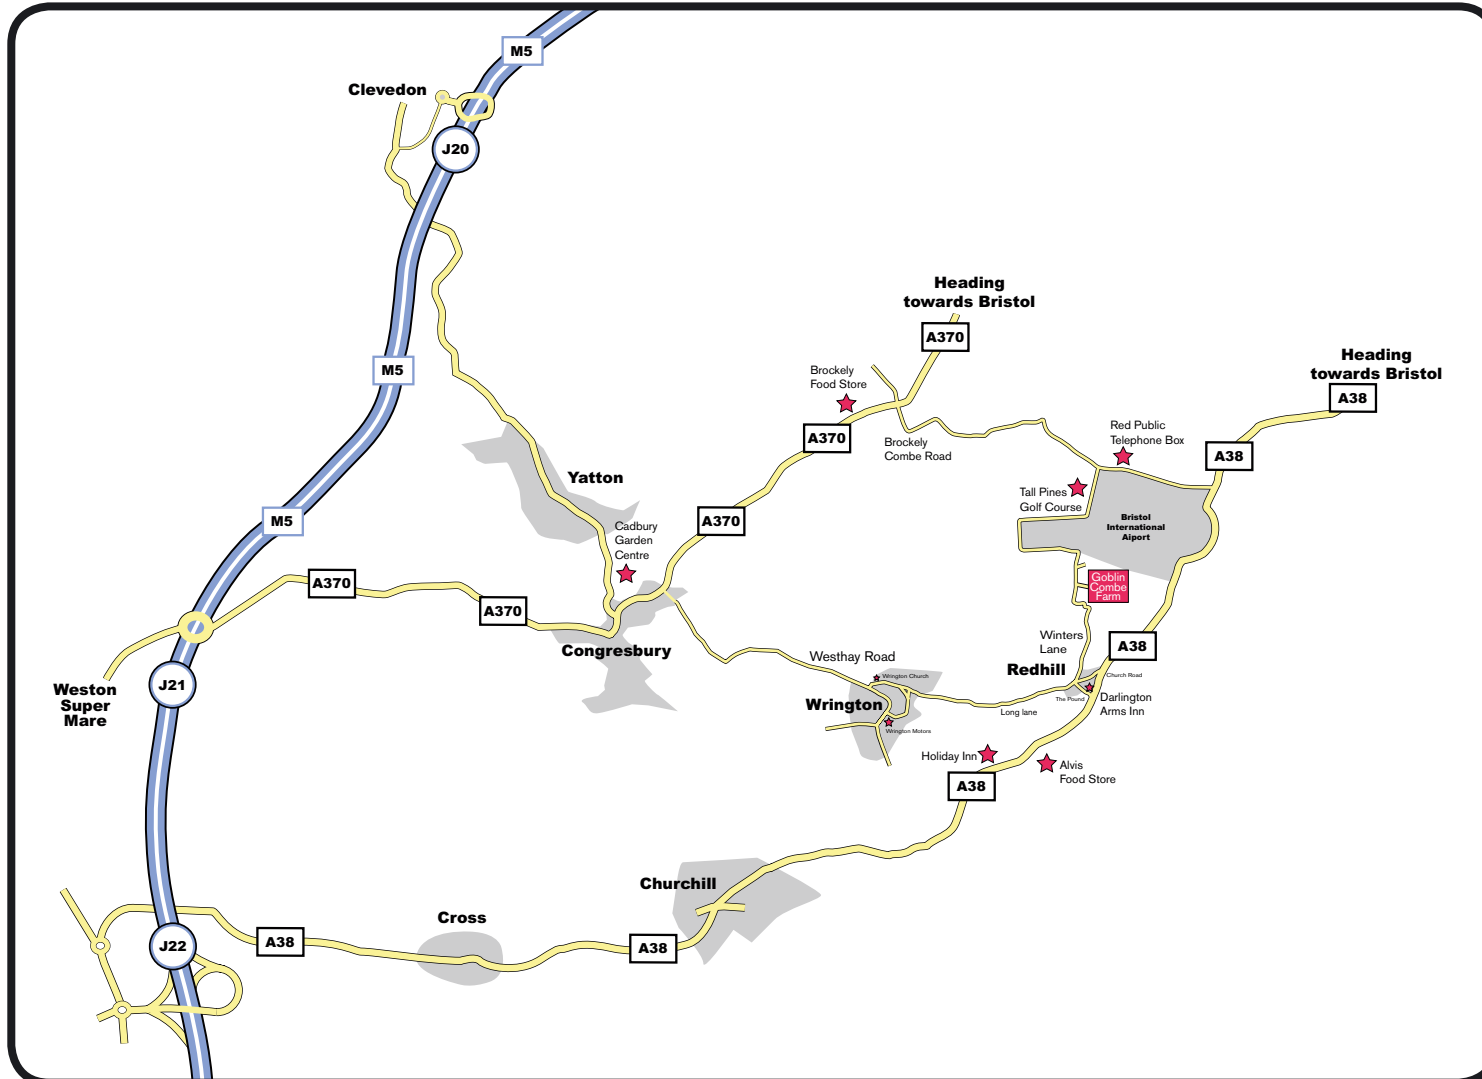

Directions From The North

105 Miles 2 Hour 15 Mins (approximated from Birmingham)

goblincombefarm.com

bristol airport parking

Arriving Before 8am?

When you are 10 minutes away from Goblin Combe Farm, please telephone 07884431316. This is so your transport to Bristol Airport can wait for you when dealing with other customers at a similar arrival time.

Please also remember to place your car reference in your car window and hand the order reference to the mini bus driver.

Have a safe journey.

Directions From The North

105 Miles 2 Hour 15 Mins (approximated from Birmingham)

goblincombefarm.com

bristol airport parking

Part 1

Part 2

Part 3

Part 4

Our Suggested Directions

- Head South on the M5 Motorway
- Leave the M5 at junction 20 (signposted Clevedon, Nailsea), then at roundabout take the 2nd exit onto Ettlingen Way - B3133 (signposted Clevedon)
- Head towards Clevedon on Ettlingen Way
- At the roundabout take the 1st exit. Central Way
- Stay on Central Way until you get to a small roundabout. You should see Tesco's in front of you
- At the roundabout take the 1st exit, Kenn Road - B3133 (signposted Yatton, Congresbury)
- Continue forward onto Kenn Road - B3133. Entering Kenn
- At the roundabout take the 1st exit onto North End - B3133. Entering Yatton. Travel through Yatton and past Cadbury Garden Centre
- At traffic signals turn left onto Bristol Road - A370 (signposted Bristol)
- Stay on A370, Through Congresbury, Cleeve, passing Cleeve Nursery on your Right. On your left you should see Brockley Veg Store
- At the traffic lights turn right into Brockley Combe Road
- Continue on Brockley Combe Road. for several minutes. Past Fountain Forestry.
- Just after Combe Garage turn right into Cooks Bridle Path. Signposted 'Tall Pines Golf Course'. You will see a Red Telephone Box Just in front of you.
- Continue around the back of Bristol Airport. After approx. 1.7 miles turn left (signposted Goblin Combe Farm)