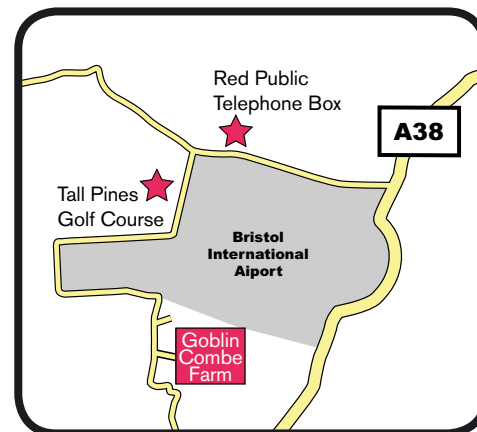

Directions From The North

105 Miles 2 Hour 15 Mins (approximated from Birmingham)

goblincombefarm.com

bristol airport parking

Arriving Before 8am?

When you are 10 minutes away from Goblin Combe Farm, please telephone 07884431316. This is so your transport to Bristol Airport can wait for you when dealing with other customers at a similar arrival time.

Please also remember to place your car reference in your car window and hand the order reference to the mini bus driver.

Have a safe journey.

Directions From The North

105 Miles 2 Hour 15 Mins (approximated from Birmingham)

goblincombefarm.com

bristol airport parking

Part 1

Part 2

Part 3

Part 4

Our Suggested Directions

- Head South on the M5 Motorway
- Leave the M5 at junction 20 (signposted Clevedon, Nailsea), then at roundabout take the 2nd exit onto Ettlingen Way - B3133 (signposted Clevedon)
- Head towards Clevedon on Ettlingen Way
- At the roundabout take the 1st exit. Central Way
- Stay on Central Way until you get to a small roundabout. You should see Tesco's in front of you
- At the roundabout take the 1st exit, Kenn Road - B3133 (signposted Yatton, Congresbury)
- Continue forward onto Kenn Road - B3133. Entering Kenn
- At the roundabout take the 1st exit onto North End - B3133. Entering Yatton. Travel through Yatton and past Cadbury Garden Centre
- At traffic signals turn left onto Bristol Road - A370 (signposted Bristol)
- Stay on A370, Through Congresbury, Cleeve, passing Cleeve Nursery on your Right. On your left you should see Brockley Veg Store
- At the traffic lights turn right into Brockley Combe Road
- Continue on Brockley Combe Road. for several minutes. Past Fountain Forestry.
- Just after Combe Garage turn right into Cooks Bridle Path. Signposted 'Tall Pines Golf Course'. You will see a Red Telephone Box Just in front of you.
- Continue around the back of Bristol Airport. After approx. 1.7 miles turn left (signposted Goblin Combe Farm)