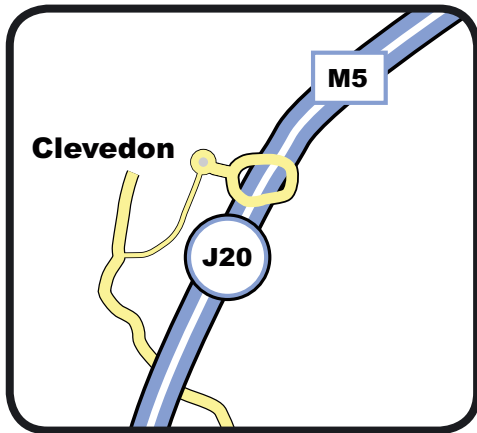

Please also remember to place your car reference in your car window and hand the order reference to the mini bus driver.

Have a safe journey.

Directions From The North

105 Miles 2 Hour 15 Mins (approximated from Birmingham)

goblincombefarm.com

bristol airport parking

Part 1

Part 2

Part 3

Part 4

Our Suggested Directions

- Head South on the M5 Motorway
- Leave the M5 at junction 20 (signposted Clevedon, Nailsea), then at roundabout take the 2nd exit onto Ettlingen Way - B3133 (signposted Clevedon)
- Head towards Clevedon on Ettlingen Way
- At the roundabout take the 1st exit. Central Way
- Stay on Central Way until you get to a small roundabout. You should see Tesco's in front of you
- At the roundabout take the 1st exit, Kenn Road - B3133 (signposted Yatton, Congresbury)
- Continue forward onto Kenn Road - B3133. Entering Kenn
- At the roundabout take the 1st exit onto North End - B3133. Entering Yatton. Travel through Yatton and past Cadbury Garden Centre
- At traffic signals turn left onto Bristol Road - A370 (signposted Bristol)
- Stay on A370, Through Congresbury, Cleeve, passing Cleeve Nursery on your Right. On your left you should see Brockley Veg Store
- At the traffic lights turn right into Brockley Combe Road
- Continue on Brockley Combe Road. for several minutes. Past Fountain Forestry.
- Just after Combe Garage turn right into Cooks Bridle Path. Signposted 'Tall Pines Golf Course'. You will see a Red Telephone Box Just in front of you.
- Continue around the back of Bristol Airport. After approx. 1.7 miles turn left (signposted Goblin Combe Farm)