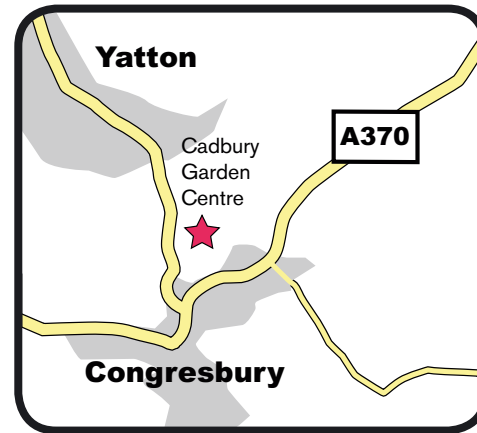

Please also remember to place your car reference in your car window and hand the order reference to the mini bus driver.

Have a safe journey.

Directions From The North

105 Miles 2 Hour 15 Mins (approximated from Birmingham)

goblincombefarm.com

bristol airport parking

Part 1

Part 2

Part 3

Part 4

Our Suggested Directions

- Head South on the M5 Motorway
- Leave the M5 at junction 20 (signposted Clevedon, Nailsea), then at roundabout take the 2nd exit onto Ettlingen Way - B3133 (signposted Clevedon)
- Head towards Clevedon on Ettlingen Way
- At the roundabout take the 1st exit. Central Way
- Stay on Central Way until you get to a small roundabout. You should see Tesco's in front of you
- At the roundabout take the 1st exit, Kenn Road - B3133 (signposted Yatton, Congresbury)
- Continue forward onto Kenn Road - B3133. Entering Kenn
- At the roundabout take the 1st exit onto North End - B3133. Entering Yatton. Travel through Yatton and past Cadbury Garden Centre
- At traffic signals turn left onto Bristol Road - A370 (signposted Bristol)
- Stay on A370, Through Congresbury, Cleeve, passing Cleeve Nursery on your Right. On your left you should see Brockley Veg Store
- At the traffic lights turn right into Brockley Combe Road
- Continue on Brockley Combe Road. for several minutes. Past Fountain Forestry.
- Just after Combe Garage turn right into Cooks Bridle Path. Signposted 'Tall Pines Golf Course'. You will see a Red Telephone Box Just in front of you.
- Continue around the back of Bristol Airport. After approx. 1.7 miles turn left (signposted Goblin Combe Farm)