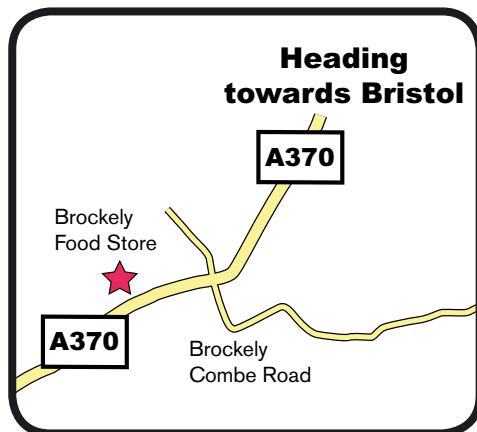

Directions From The North

105 Miles 2 Hour 15 Mins (approximated from Birmingham)

goblincombefarm.com

bristol airport parking

Arriving Before 8am?

When you are 10 minutes away from Goblin Combe Farm, please telephone 07884431316. This is so your transport to Bristol Airport can wait for you when dealing with other customers at a similar arrival time.

Please also remember to place your car reference in your car window and hand the order reference to the mini bus driver.

Have a safe journey.

Directions From The North

105 Miles 2 Hour 15 Mins (approximated from Birmingham)

goblincombefarm.com

bristol airport parking

Part 1

Part 2

Part 3

Part 4

Our Suggested Directions

- Head South on the M5 Motorway
- Leave the M5 at junction 20 (signposted Clevedon, Nailsea), then at roundabout take the 2nd exit onto Ettlingen Way - B3133 (signposted Clevedon)
- Head towards Clevedon on Ettlingen Way
- At the roundabout take the 1st exit. Central Way
- Stay on Central Way until you get to a small roundabout. You should see Tesco's in front of you
- At the roundabout take the 1st exit, Kenn Road - B3133 (signposted Yatton, Congresbury)
- Continue forward onto Kenn Road - B3133. Entering Kenn
- At the roundabout take the 1st exit onto North End - B3133. Entering Yatton. Travel through Yatton and past Cadbury Garden Centre
- At traffic signals turn left onto Bristol Road - A370 (signposted Bristol)
- Stay on A370, Through Congresbury, Cleeve, passing Cleeve Nursery on your Right. On your left you should see Brockley Veg Store
- At the traffic lights turn right into Brockley Combe Road
- Continue on Brockley Combe Road. for several minutes. Past Fountain Forestry.
- Just after Combe Garage turn right into Cooks Bridle Path. Signposted 'Tall Pines Golf Course'. You will see a Red Telephone Box Just in front of you.
- Continue around the back of Bristol Airport. After approx. 1.7 miles turn left (signposted Goblin Combe Farm)